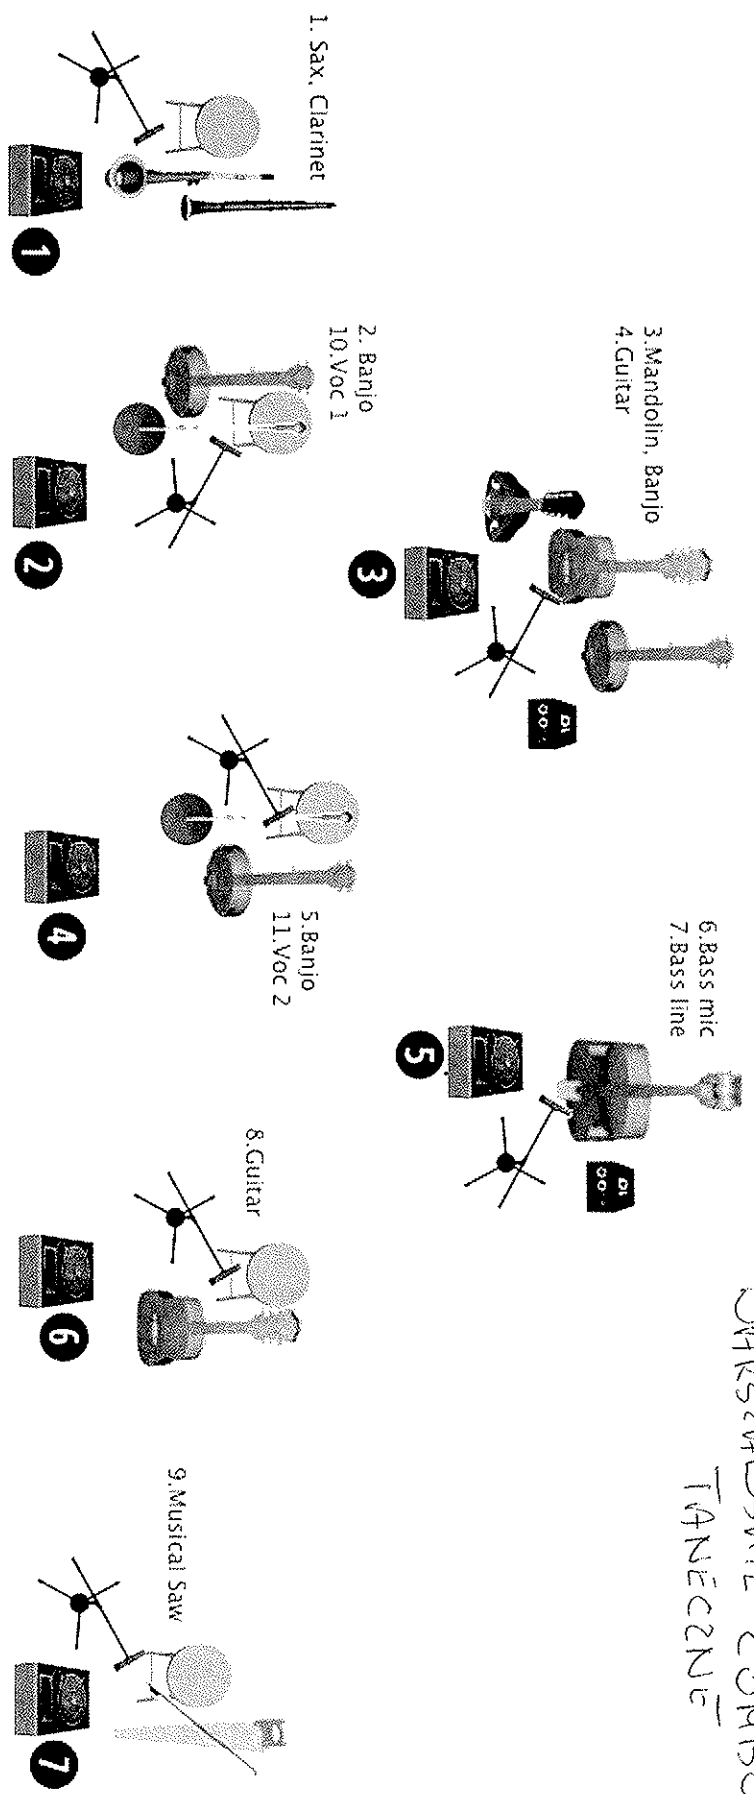

WARSZAWSKIE COMBO
TANECCZNE

1. Sax, Clarinet - MD421	11. Voc 2 - SMS8			
2. Banjo - SM57	12. Guest - SM57			
3. Mandolin, Banjo - SM57				
4. Guitar - DI				
5. Banjo - MD421				
6. Bass mic - ATM350				
7. Bass Line - DI				
8. Guitar - SM57				
9. Musical Saw - SM81				
10. Voc 1 - SMS8				